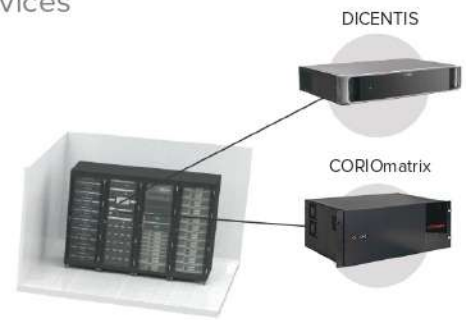

A Cooperation of

LOW LATENCY, MULTI-CAMERA HD-SDI SWITCHING FOR CONFERENCE MEETINGS

An automated solution by Bosch and tvONE

Automatically show the active speaker on multiple displays and devices

Bosch products and technologies are fully integrated and proven with tvONE's CORIOmatrix. Together, the CORIOmatrix multi-media switcher and the Bosch DICENTIS Conference System delivers seamless activation of fixed or pre-positioned cameras, so that the current speaker can be displayed during your meeting.

Low latency

CORIOmatrix delivers best-in-class, low latency performance, with typically 1-2 frames of delay.

24/7 Reliability

Proven tvONE quality and design, backed up with our in-house European development, manufacturing and support.

**Bosch and tvONE deliver
fully integrated source
selection to any display**

Seamless integration of DICENTIS Conference System and CORIOmatrix

Automatically show the active speaker on multiple displays and devices

CORIOmatrix Key Features

- Seamless real-time control using the Bosch DICENTIS Conference System
- Proven pedigree in mission critical installations
- High quality video with ultra low latency
- Fully integrated format conversion and scaling
- Fit-for-purpose color management (4:4:4, 4:2:2 and 4:2:0)
- The widest range of input and output types simplifies your operation
- Easily extend your video using HDBaseT or SDI on both inputs and outputs
- Integrated monitoring multiviewer for total control and confidence
- Remove LED wall integration challenges with custom resolution support
- Whisper-quiet for in-room operation