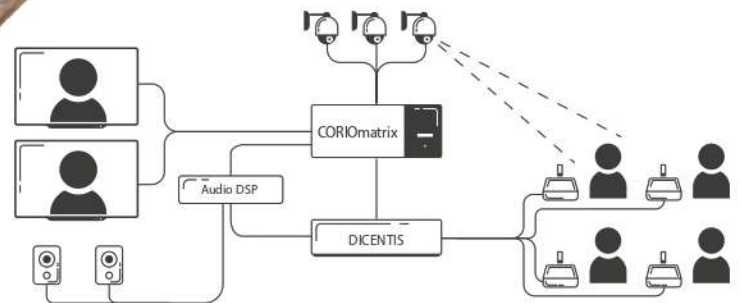

A Cooperation of

LOW LATENCY, MULTI-CAMERA HD-SDI SWITCHING FOR CONFERENCE MEETINGS

An automated solution by Bosch and tvONE

Automatically show the active speaker on multiple displays and devices

Bosch products and technologies are fully integrated and proven with tvONE's CORIOmatrix. Together, the CORIOmatrix multi-media switcher and the Bosch DICENTIS Conference System delivers seamless activation of fixed or pre-positioned cameras, so that the current speaker can be displayed during your meeting.

**Bosch and tvONE deliver
fully integrated source
selection to any display**

Seamless integration of DICENTIS Conference System and CORIOmatrix

Automatically show the active speaker on multiple displays and devices

CORIOmatrix Key Features

- Seamless real-time control using the Bosch DICENTIS Conference System
- Proven pedigree in mission critical installations
- High quality video with ultra low latency
- Fully integrated format conversion and scaling
- Fit-for-purpose color management (4:4:4, 4:2:2 and 4:2:0)
- The widest range of input and output types simplifies your operation
- Easily extend your video using HDBaseT or SDI on both inputs and outputs
- Integrated monitoring multiviewer for total control and confidence
- Remove LED wall integration challenges with custom resolution support
- Whisper-quiet for in-room operation

Format Conversion

Mix and match your content and simplify your installs by making your format, aspect and output resolutions independent.

Scaling

It's easy to match your content whatever the source or format, using our high quality, low latency CORIO scaling engine.